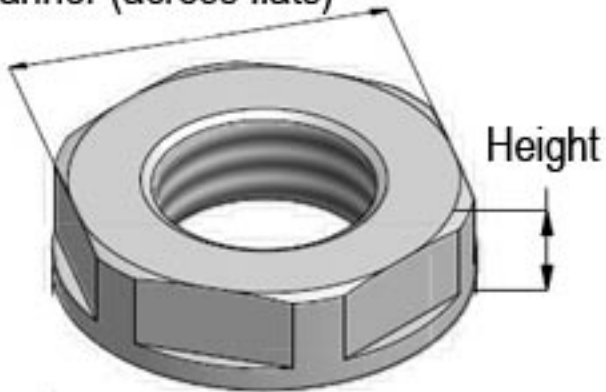

## Cable Gland Locknuts Metric

Spanner (across flats)

### Technical details

Material

Polyamide 6, 30% glass fibre reinforced

Colour

RAL7001

RAL7035

RAL9005

RAL5015